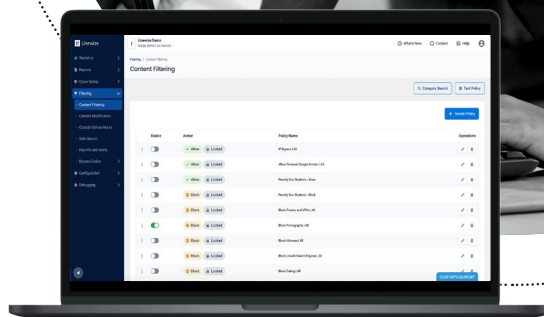

School Manager features & benefits

Helps leaders and pastoral staff support students' wellbeing and digital citizenship:

✓ Alerts for non-technical staff

Provide staff with visibility of student online search behaviour. Alerts them to issues such as cyberbullying, violence, self-harm and much more.

Non-technical staff can easily manage filtering alerts and receive timely insights that support rapid and timely interventions.

✓ Indepth picture of student online behaviour

Leaders and pastoral staff can understand trends and patterns in behaviour and device usage to ensure students are guided towards effective use of technology.

✓ On and off-network, filtering and reporting at all times

Schools can ensure students are safe and on-track no matter what network they are connected to. Protects all devices, at all times including PCs, iPads, Chromebooks, laptops and more.

Dedicated to keeping children safe

Enables IT to enforce policy on all student devices:

✓ Student device enrolment

Streamlines deployment through student installation of filtering agents when accessing the school network.

✓ Touchless BYOD support

Students can easily connect and authenticate their devices to the school network. Ensures compliance with default policy enforcement so students can securely and safely use personal devices at school.

✓ Classroom tools for teachers

Enables screen and content visibility of devices in class, at a student by student or classroom level.