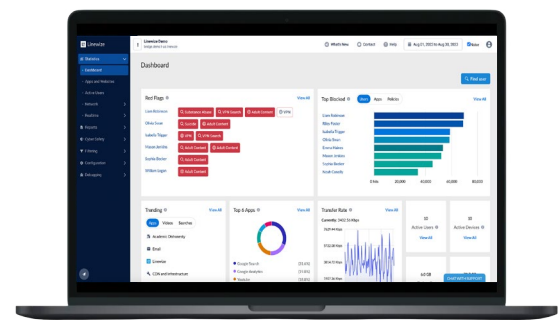

Highlights

- ✓ **Education-focused filter and reporting platform**
  Delivers critical benefits for technical and non-technical staff, allowing schools to ensure a safe experience for students and an efficient and productive experience for staff as needed. No unwanted restrictions or delays.
- ✓ **Protects beyond the school gates**
  On and off-network filtering, protects students no matter what network they are connected to.
- ✓ **Real-time protection**
  Provides real-time protection against harmful content, cyber threats, and distractions, ensuring a safe and secure digital learning environment for students.