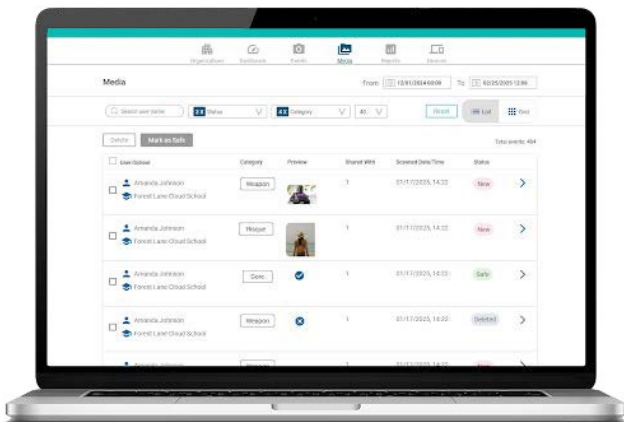

# Smoothwall Cloud Scan

Detect harmful images in your  
cloud storage.

## What is **Cloud Scan**?

Smoothwall Cloud Scan is a quick and easy way to help keep your cloud storage free from harmful or noncompliant imagery.

## How it works

Smoothwall Cloud Scan uses an AI image classification tool to accurately scan your school/college's cloud storage every 24 hours, and flag any images considered to be a risk.

Flagged images are categorised according to risk type. Your designated staff (usually DSLs) are alerted and given a choice of response options, including deleting the image or marking it as safe.

✓ **No IT burden:**

Designated staff's full contextual data allows them to make immediate decisions without requiring IT support or intervention, saving valuable IT time.

✓ **Supports compliance**

By scanning for harmful imagery, Cloud Scan adheres to the UK Safer Internet Centre's Appropriate Monitoring Guidance.