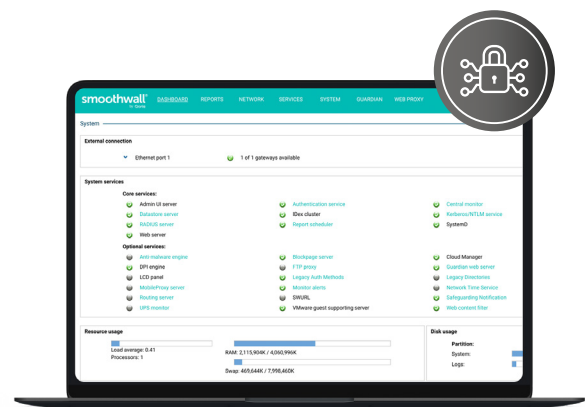

Smoothwall Hybrid Filter

The safest, most secure hybrid filter in UK Education.
Combines the pioneering benefits of our on-premise Filter
with the flexibility of the cloud.

About Smoothwall Filter

Smoothwall Hybrid Filter has at its core all the pioneering benefits of our on-premise Filter with additional, important features. It provides the safest filtering possible whilst allowing students the richest, online learning experience - with no compromises on either side.

We call this balance SafeLearn and it's the highest standard of filtering in UK education.

Maximum
Safety

Rich Learning
Experience

Trusted by 1 in 3 schools, Smoothwall Hybrid Filter is part of our Prevention & Enablement suite of solutions.

How it works

Smoothwall Hybrid Filter is unlike any other filter in education. It assesses the permissibility of a web page, not by referencing published blocklists, as with some Filters, but by evaluating its content, context and construction at the point of request.

This means harmful content is blocked the second it goes live. The hours, days, weeks and sometimes months required by other filters to recognise and block inappropriate content, time in which children are exposed to it, is a non issue with Smoothwall. Students are protected in real-time, all of the time. No matter the content, no matter when it went live.