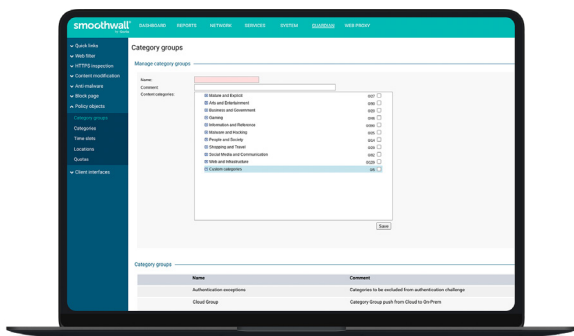

How it works

Smoothwall Hybrid Filter is unlike any other filter in education. It assesses the permissibility of a web page, not by referencing published blocklists, as with some Filters, but by evaluating its content, context and construction at the point of request.

This means harmful content is blocked the second it goes live. The hours, days, weeks and sometimes months required by other filters to recognise and block inappropriate content, time in which children are exposed to it, is a non issue with Smoothwall. Students are protected in real-time, all of the time. No matter the content, no matter when it went live.

Smoothwall Hybrid Filter also comes with deep granular controls enabling schools to determine who sees what, where and when enabling safe, age appropriate online experiences for every student in every education environment.

Smoothwall Hybrid Filter features & benefits

Highest possible safety:

- ✓ **Consistent safety levels on-premise and cloud**
Protects devices, (including iPads), whether on-premise or cloud, with 100% genuine real-time, content-aware filtering. Same location, same devices, same best-in-class filtering capability. No compromises.
- ✓ **Ensures all devices are cloud compatible**
Provides coverage for all devices, anywhere through a device agnostic on-premise appliance. Enables real-time, agile deployment of our cloud infrastructure from a single dashboard.
- ✓ **On- and off-network, filtering and reporting at all times**
Ensure your students are safe and on-track no matter what network they are connected to. Protects all devices, at all times including Windows, Chromebooks, MAC and iPads.
- ✓ **Least risk of data loss**
Stores data logs on-premise and in the cloud for added security and easy access in the event of a cloud hosting interruption. Minimises the risk of data loss.