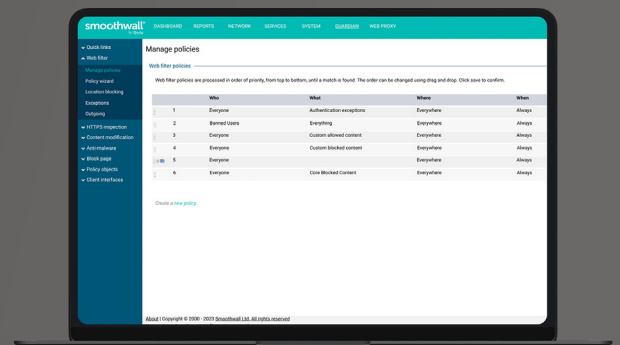

The role of Smoothwall Hybrid Filter

Smoothwall Hybrid Filter sits in the Prevention & Enablement part of our Framework. It is the first line of defence in helping to prevent young minds from seeing inappropriate, harmful or dangerous online content. And to do so whilst enabling a full and rich learning experience with no absolutely no overblocking.